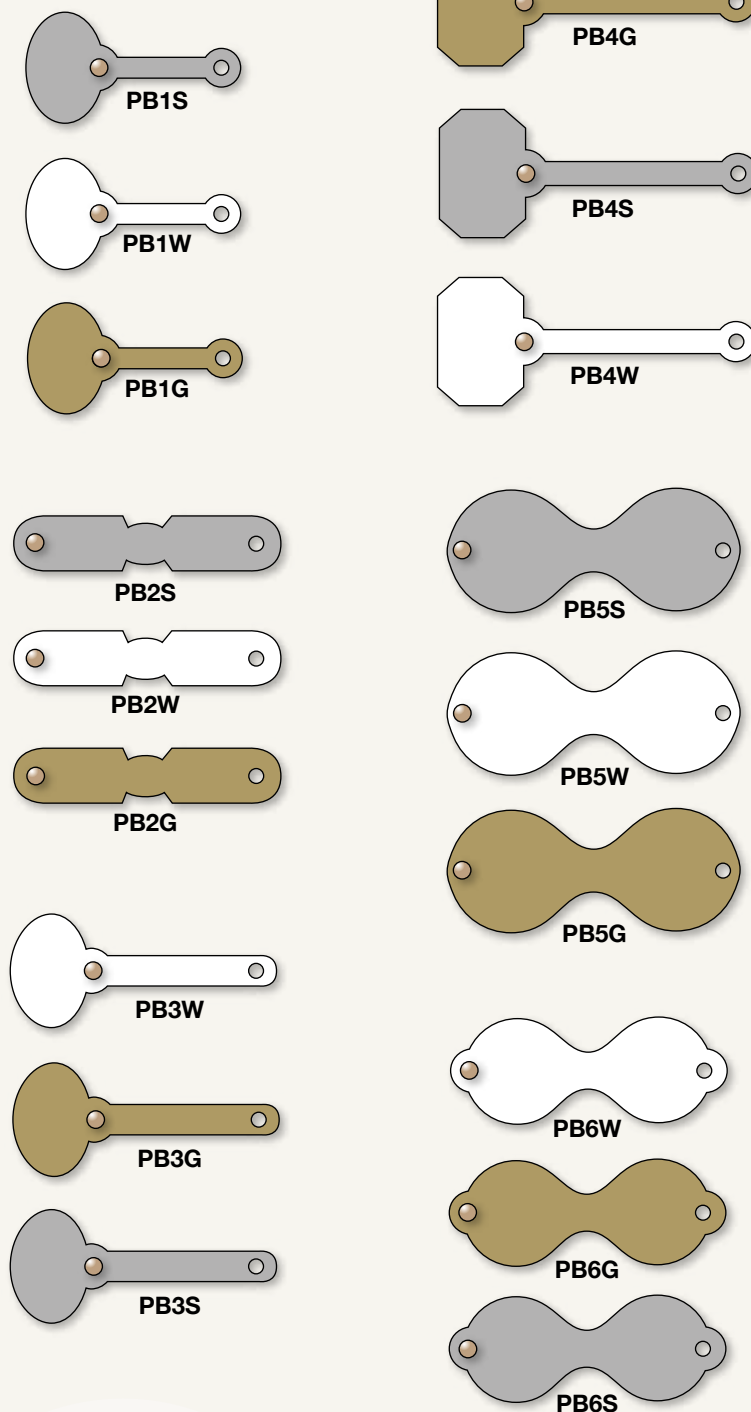

# Dumbbells and Button Tags

(All shown actual size)

## Self adhesive coloured circular labels

8mm diameter, boxed in 250's.  
Available in yellow, green, dark blue, light blue, gold, silver, red, orange, black and white.

## Self adhesive vinyl dumbbells on rolls

Per 1,000 Gold, Silver, Yellow, Blue, Green, Orange, White or Red.

## Plastic button tags

Bagged in 250's, 500's or 1,000's.  
Available in gold, silver & white.