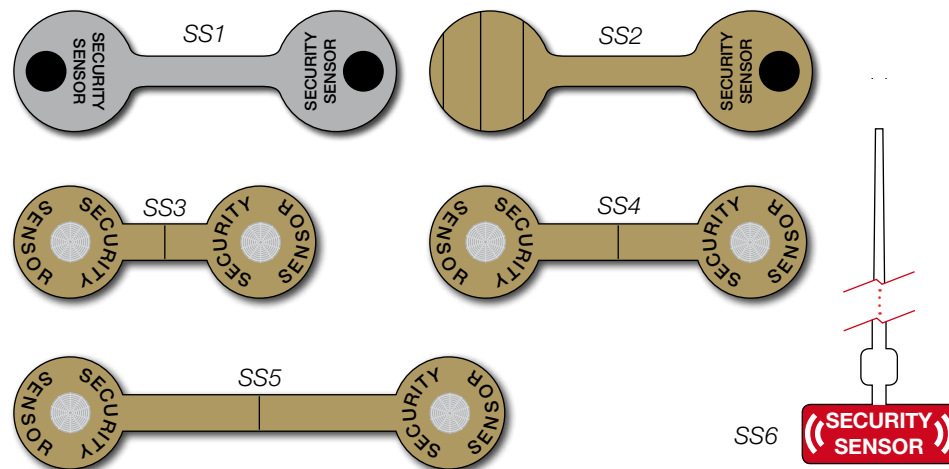

Dummy Security Sensors

If you have expensive or desirable items on display in your store, our dummy security sensor products can be applied to those items to give the illusion of a working security tag system.

The tags come in a range of styles and sizes, and are ideal for putting on small items such as handbags, shoes, gloves, glasses, jewellery, golf clubs, electronic items etc.

Part No.	Pack size	Description
SS1	1000	Gold or Silver Dummy Security Sensor, 50 x 15mm
SS2	1000	Gold or Silver Dummy Security Sensor, 50 x 15mm
SS3	500	Gold Dummy Security Sensor, 40 x 15mm
SS4	500	Gold Dummy Security Sensor, 50 x 15mm
SS5	500	Gold Dummy Security Sensor, 65 x 15mm
SS6	100	"tie wrap" Dummy Security Sensor, tab 25 x 8mm, open length 112mm